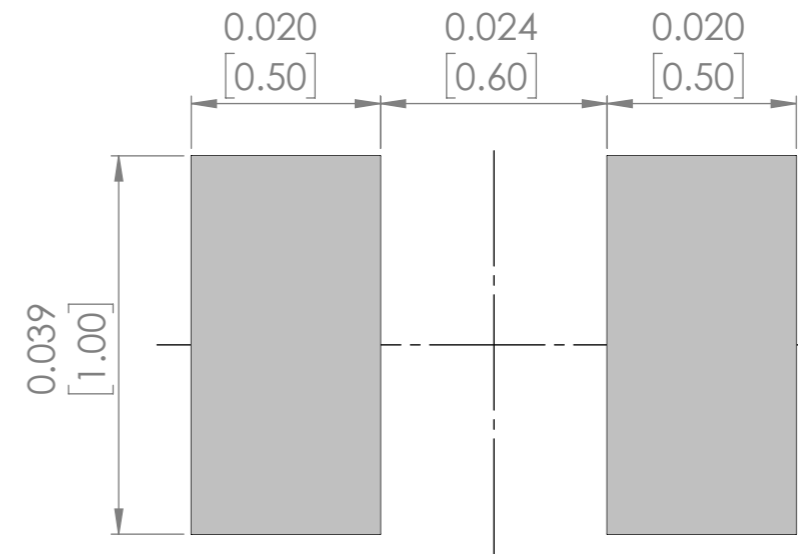

Recommended Land Pattern

Internal Connection

Top View

DO NOT SCALE DRAWING		REVISION -	
 ABRACON LLC <i>The Power of Linking Together</i>			
5101 Hidden Creek Lane, Spicewood Texas-78669			
TITLE:		kHz SMD CRYSTAL	
DWG NO.		ABS05W	A3
SCALE: 50:1		SHEET 1 OF 1	