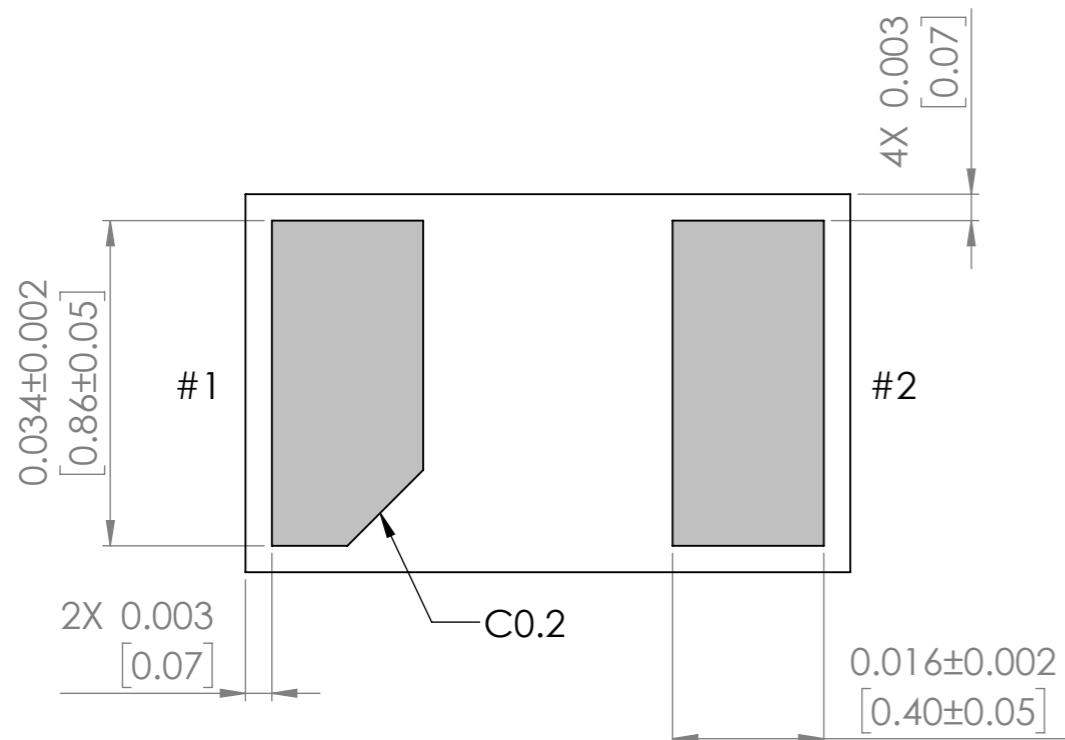

Recommended Land Pattern

Internal Connection

Top View

DO NOT SCALE DRAWING		REVISION -	
 ABRACON LLC <i>The Power of Linking Together</i>			
5101 Hidden Creek Lane, Spicewood Texas-78669			
TITLE:		kHz SMD CRYSTAL	
DWG NO.		ABS05W	A3
SCALE: 50:1		SHEET 1 OF 1	