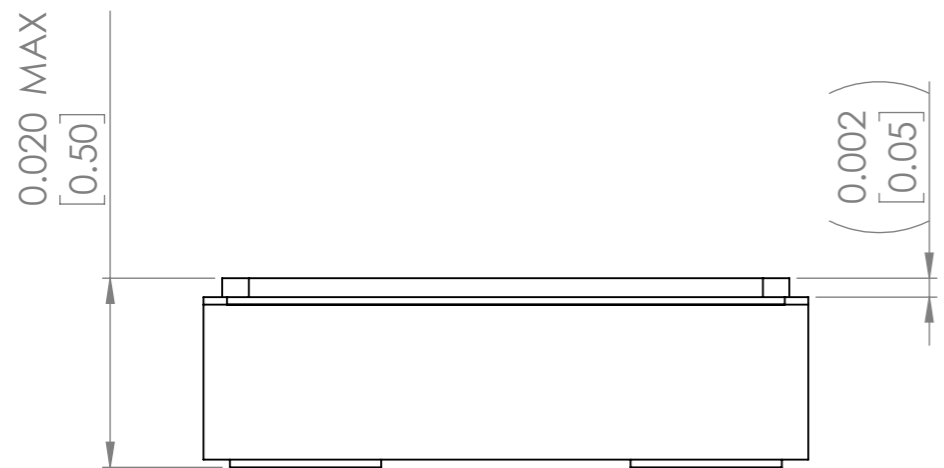

Recommended Land Pattern

Internal Connection

Top View

DO NOT SCALE DRAWING		REVISION -	
 ABRACON LLC <i>The Power of Linking Together</i>			
5101 Hidden Creek Lane, Spicewood Texas-78669			
TITLE:		kHz SMD CRYSTAL	
DWG NO.		ABS05W	A3
SCALE: 50:1		SHEET 1 OF 1	