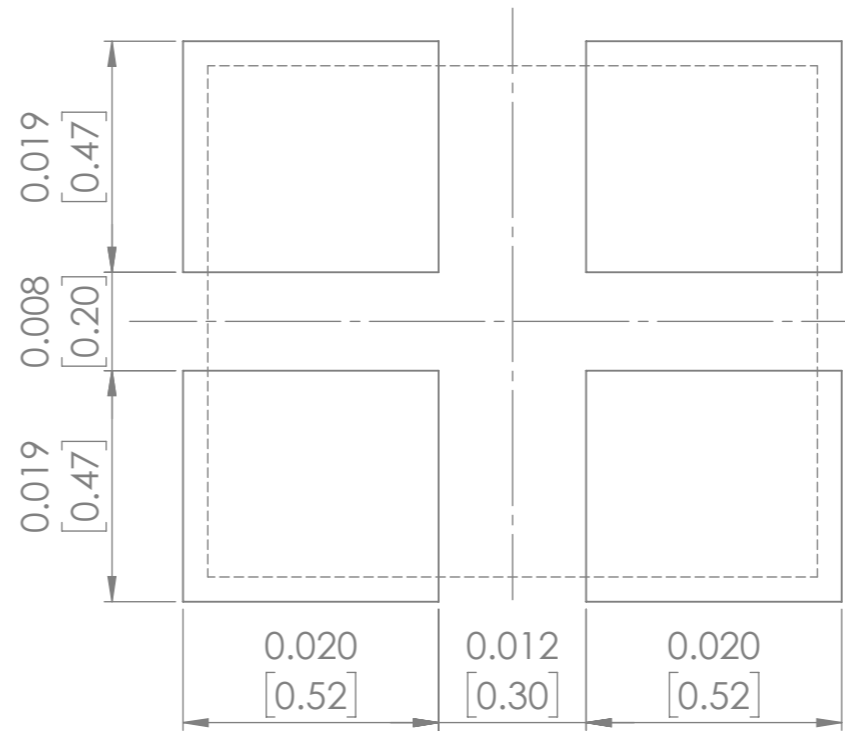

Recommended Land Pattern

Crystal Internal Connections

Pin #2 : GND*
 Pin #4 : NC
 PIN #2 is connected to lid of the crystal package

TOP PACKAGE MARKING IS FOR ILLUSTRATION PURPOSES ONLY

DO NOT SCALE DRAWING		REVISION -	
5101 Hidden Creek Lane, Spicewood Texas-78669			
TITLE:		kHz SMD CRYSTAL	
DWG NO.		ABS04W	A3
SCALE: 65:1		SHEET 1 OF 1	