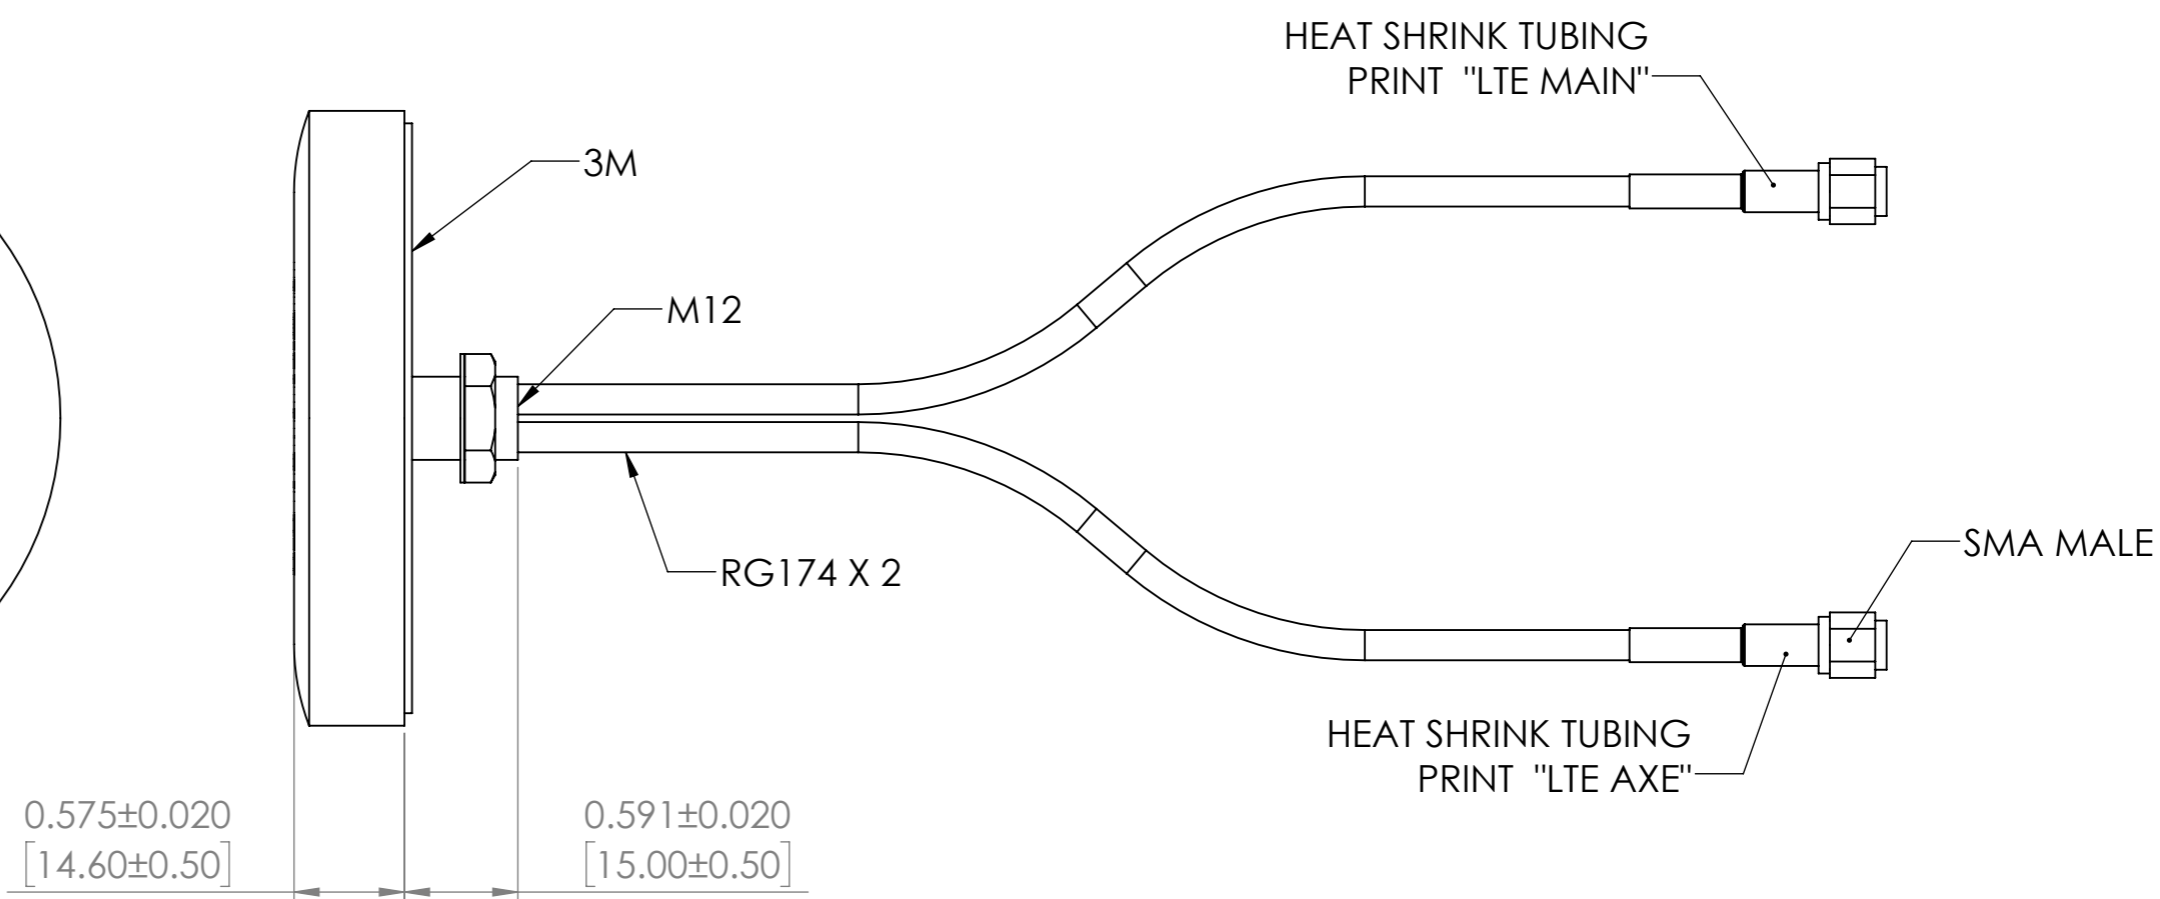

$\varnothing 3.201 \pm 0.039$
[81.30 ± 1.00]

DIMENSIONS: INCHES[MM]

TOP PACKAGE MARKING IS FOR ILLUSTRATION PURPOSES ONLY

DO NOT SCALE DRAWING	REVISION	-
 ABRACON [®] LLC <i>The Power of Linking Together</i>		
5101 Hidden Creek Lane, Spicewood Texas-78669		
TITLE: LTE MIMO External Antenna		
DWG NO.	AEACBK081014-M698	A3
SCALE:1:1	SHEET 1 OF 1	