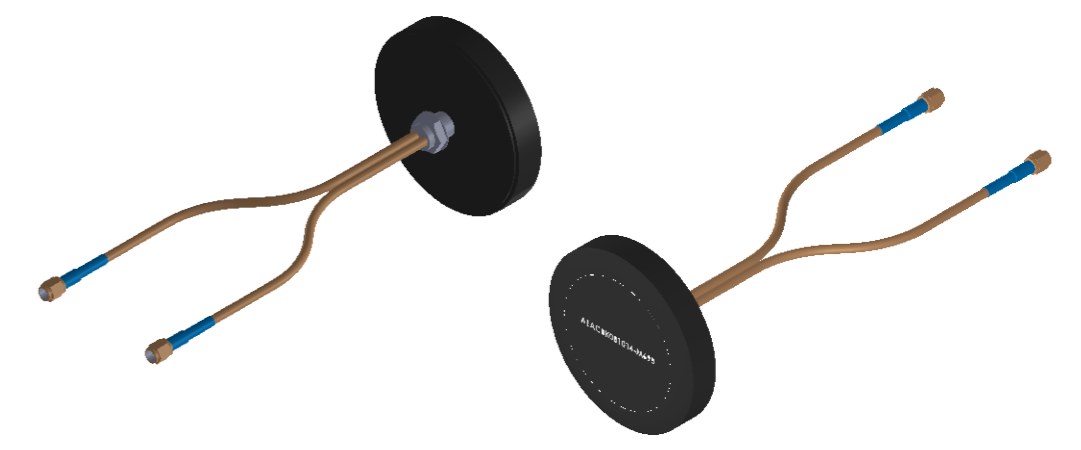

$\varnothing 3.201 \pm 0.039$
[81.30 ± 1.00]

DIMENSIONS: INCHES[MM]

TOP PACKAGE MARKING IS FOR ILLUSTRATION PURPOSES ONLY

DO NOT SCALE DRAWING	REVISION	-
 ABRACON [®] LLC <i>The Power of Linking Together</i>		
5101 Hidden Creek Lane, Spicewood Texas-78669		
TITLE: LTE MIMO External Antenna		
DWG NO.	AEACBK081014-M698	A3
SCALE:1:1	SHEET 1 OF 1	