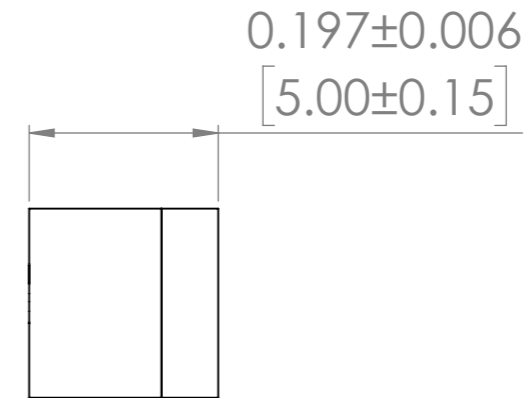

**TOP VIEW**

**SIDE VIEW**

**FRONT VIEW**

**BOTTOM VIEW**

DO NOT SCALE DRAWING	REVISION	-
 <b>ABRACON</b> ® <small>The Power of Linking Together</small>		
5101 Hidden Creek Lane, Spicewood Texas-78669		
TITLE: Ceramic Chip Antenna		
DWG NO.	ACAR3705-SB	A3
SCALE: 5:1	SHEET 1 OF 1	