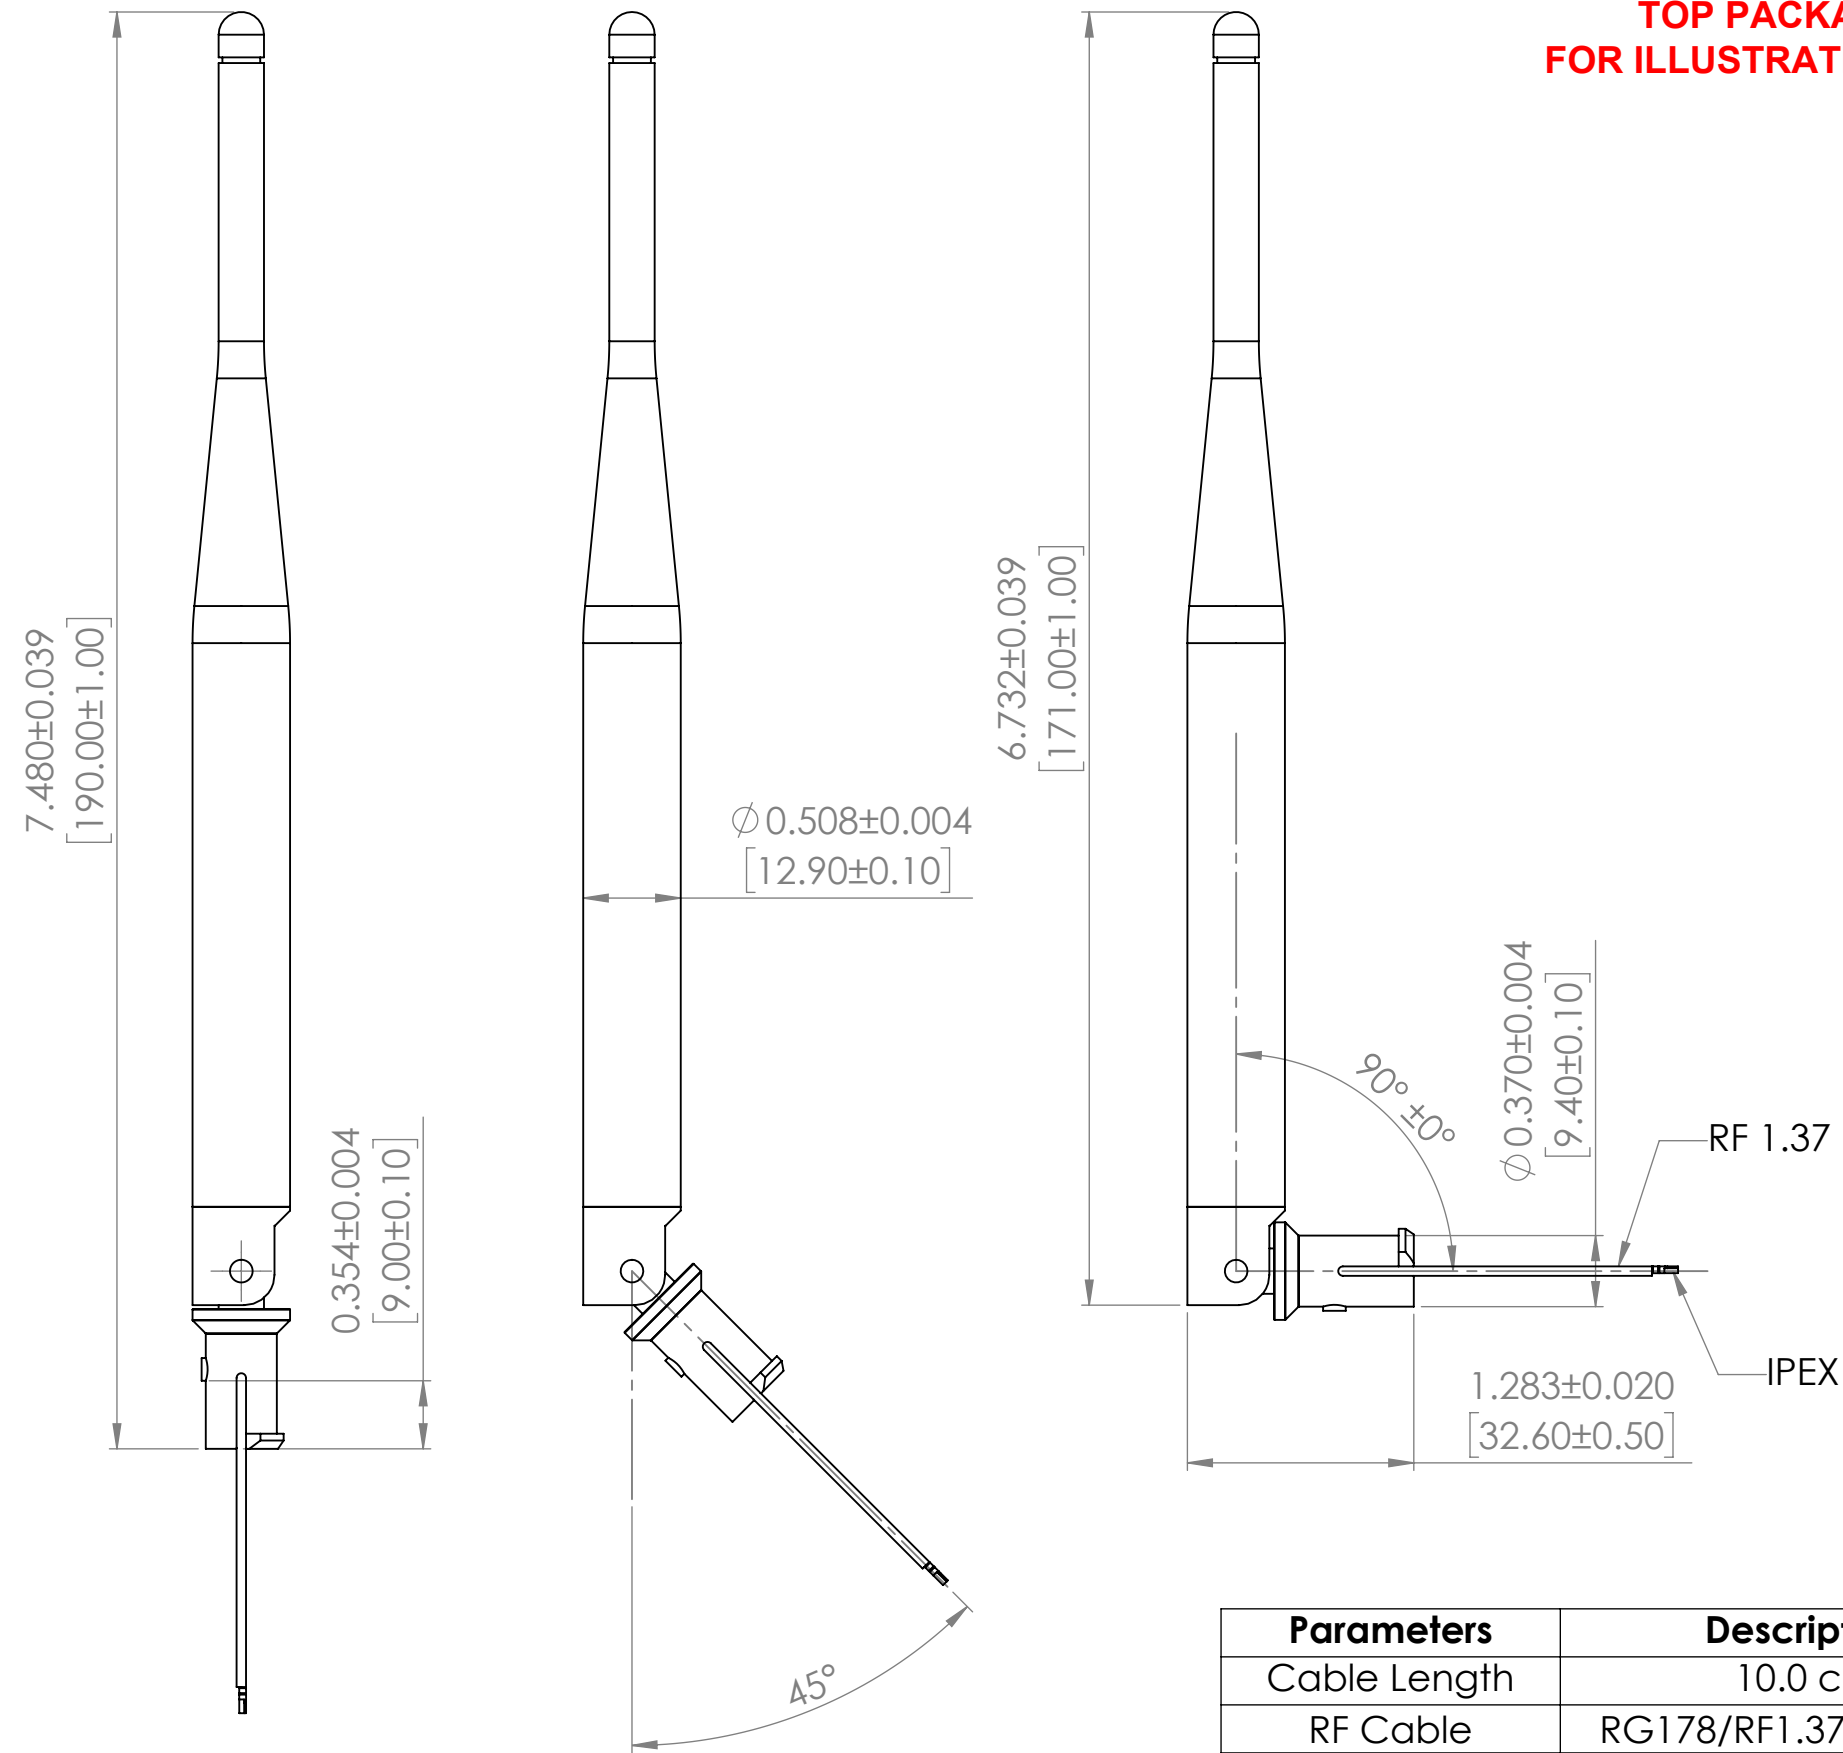

**TOP PACKAGE MARKING IS
FOR ILLUSTRATION PURPOSES ONLY**

Parameters	Description
Cable Length	10.0 cm
RF Cable	RG178/RF1.37 or others
RF Connector	IPEX or others
Mounting Type	Knuckle

DO NOT SCALE DRAWING		REVISION	-
5101 Hidden Creek Lane, Spicewood Texas-78669			
TITLE:		915 MHz External Antenna	
DWG NO.	AEACAQ190012-S915	A3	
SCALE: 1:1	SHEET 1 OF 1		