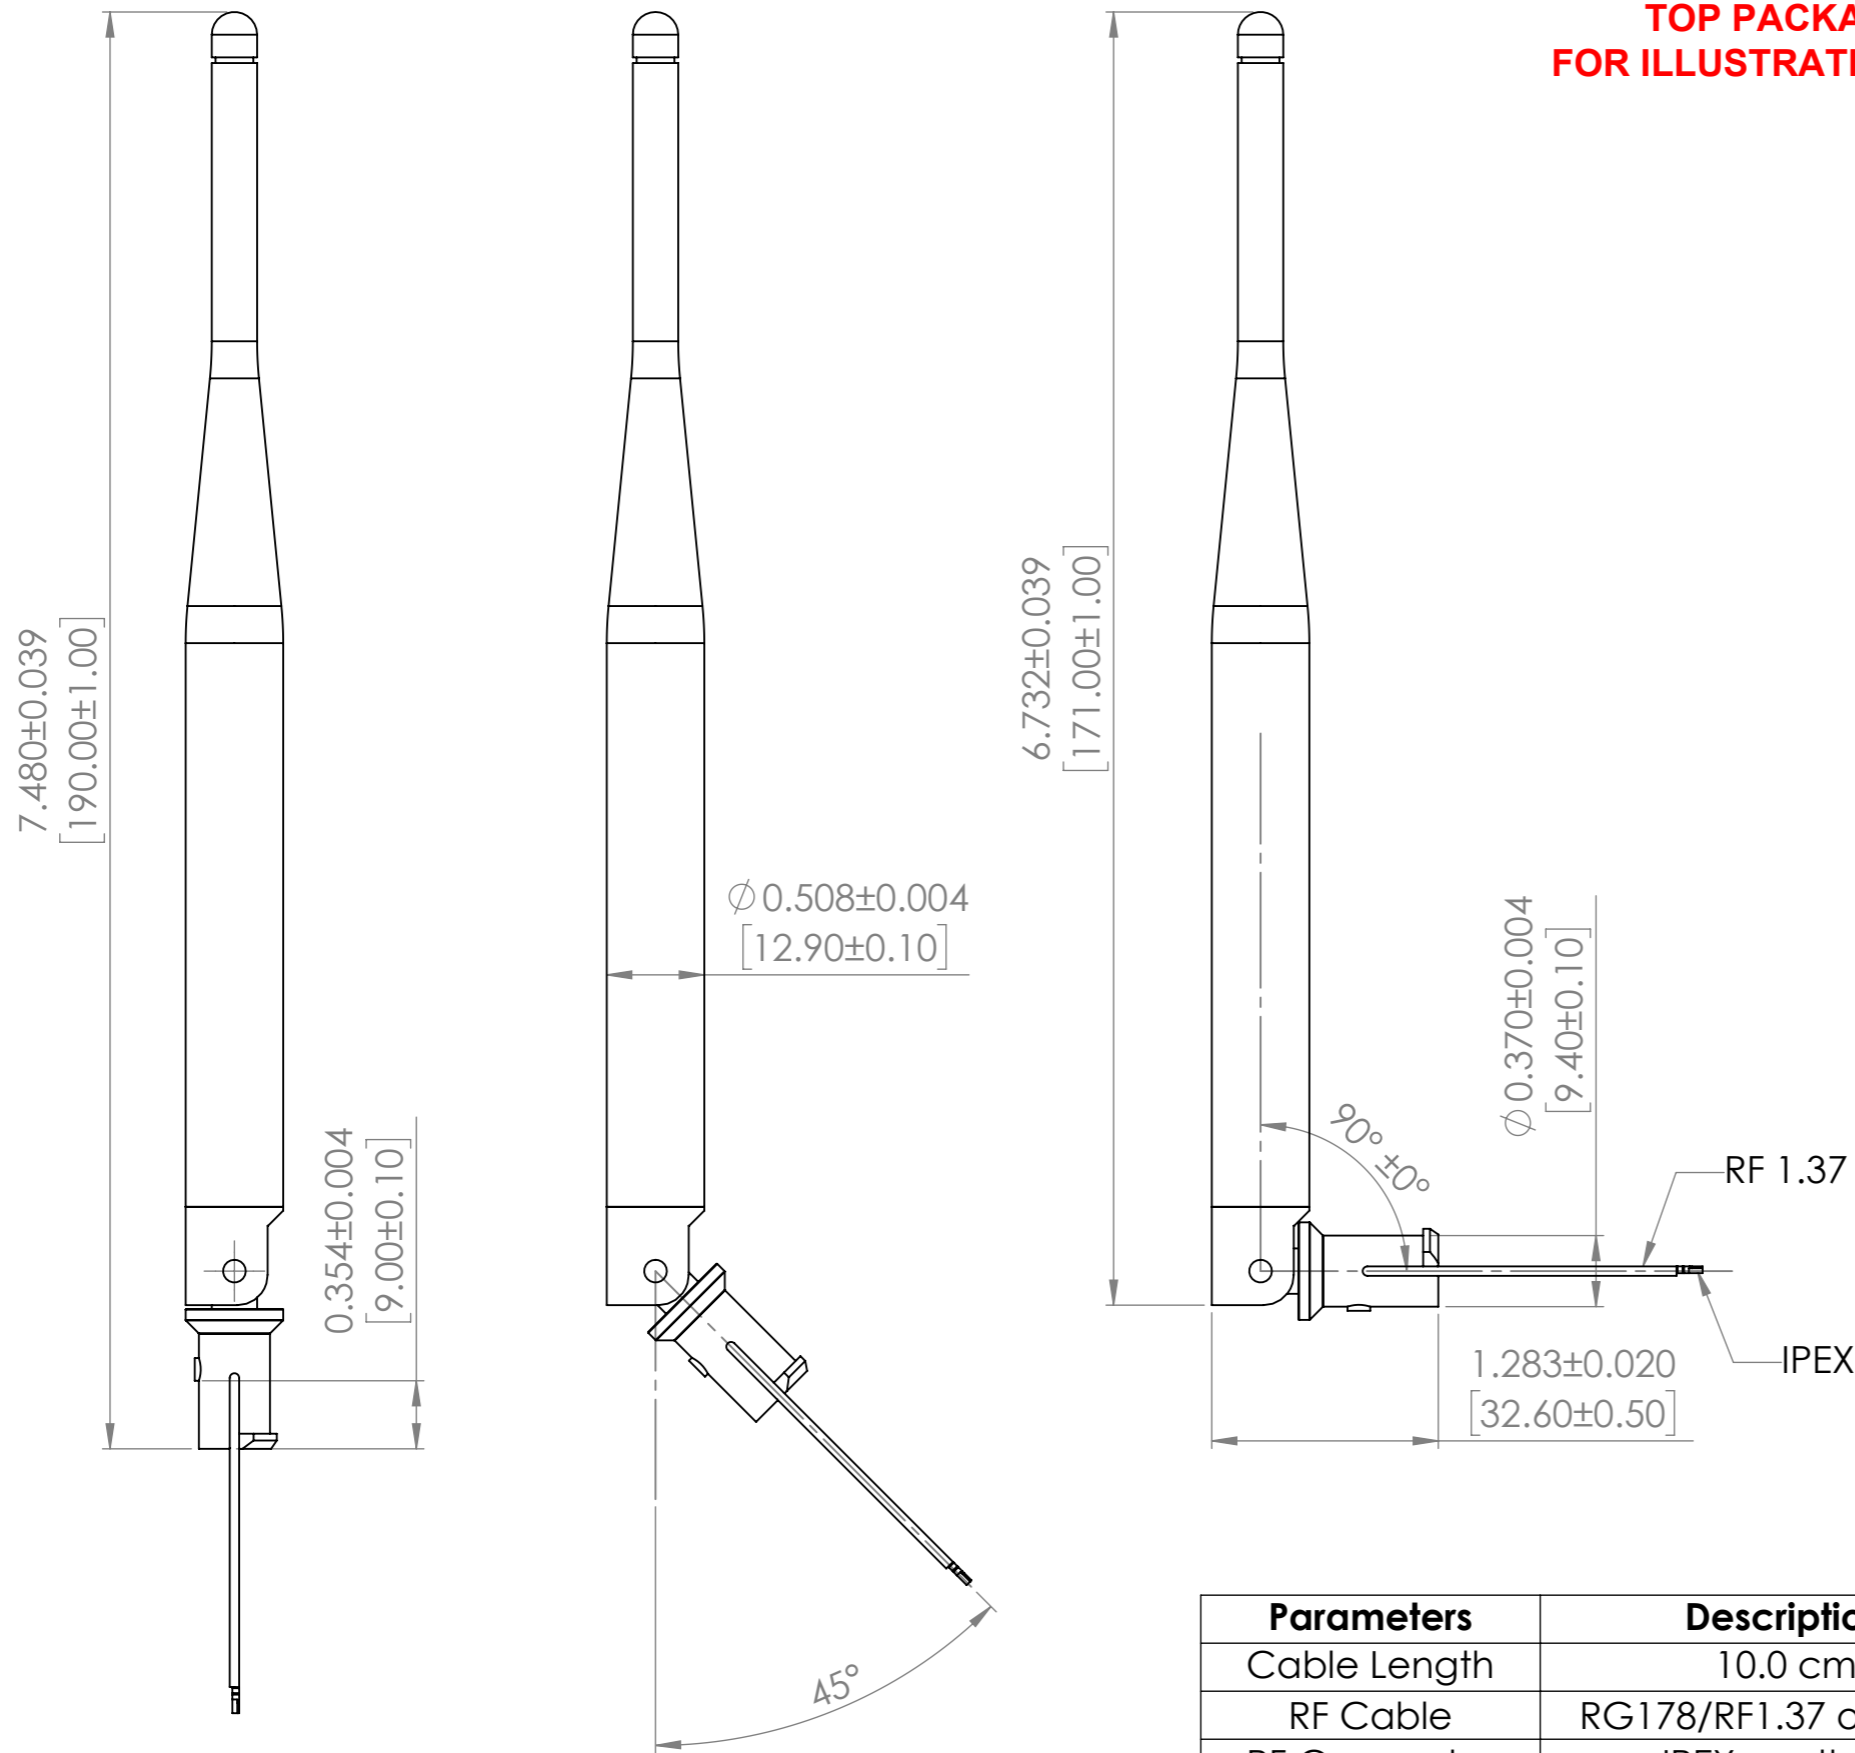

TOP PACKAGE MARKING IS FOR ILLUSTRATION PURPOSES ONLY

Parameters	Description
Cable Length	10.0 cm
RF Cable	RG178/RF1.37 or others
RF Connector	IPEX or others
Mounting Type	Knuckle

DO NOT SCALE DRAWING	REVISION	-
 ABRACON [®] I.L.C.		
<i>The Power of Linking Together</i>		
5101 Hidden Creek Lane, Spicewood Texas-78669		
TITLE:	868 MHz External Antenna	
DWG NO.	AEACAQ190012-S868	A3
SCALE: 1:1	SHEET 1 OF 1	