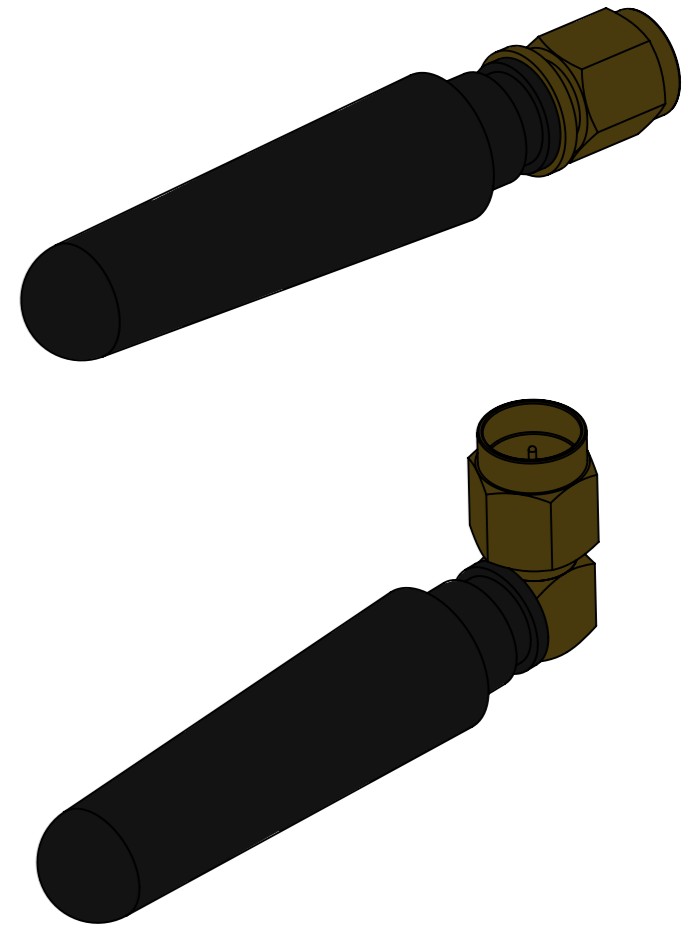

Parameters	Description
RF Connector	SMA Male
Mounting Type	Connector Mount

DO NOT SCALE DRAWING	REVISION	-
		
5101 Hidden Creek Lane, Spicewood Texas-78669		
TITLE:	433 MHz External Antenna	
DWG NO.	AEACAC053010-S433	A3
SCALE: 3:1	SHEET 1 OF 1	