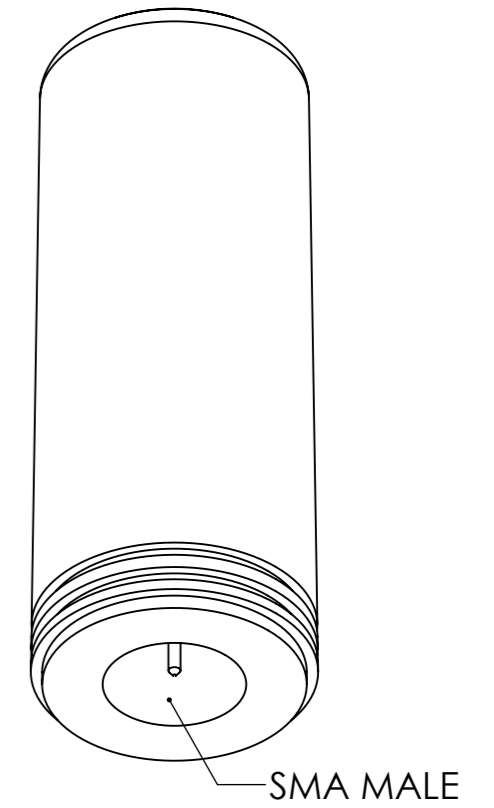

Parameters	Description
RF Connector	SMA Male
Mounting Type	Connector Mount

DO NOT SCALE DRAWING	REVISION	-
 ABRACON ® <small>The Power of Linking Together</small>		
5101 Hidden Creek Lane, Spicewood Texas-78669		
TITLE: WiFi External Antenna		
DWG NO.	AEACAC025009-S2400	A3
SCALE: 4:1	SHEET 1 OF 1	