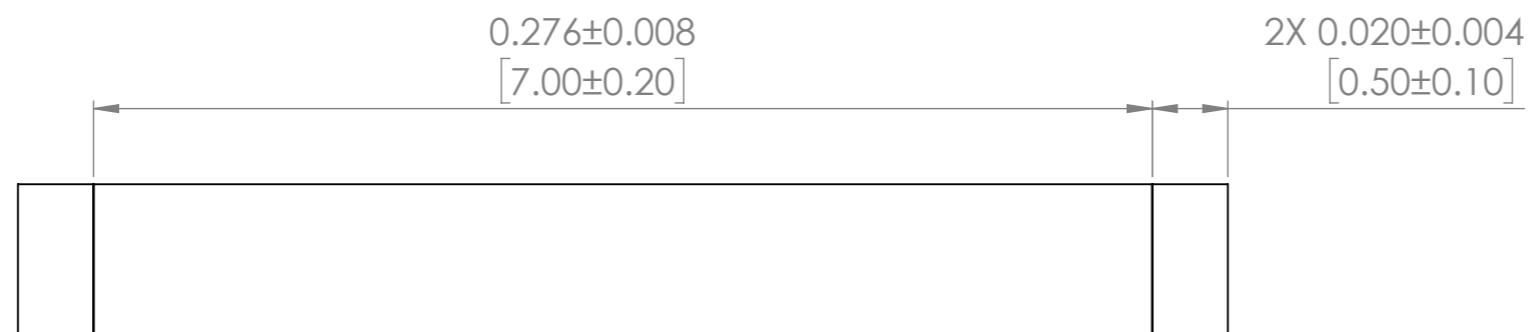

TOP VIEW

SIDE VIEW

BOTTOM VIEW

DO NOT SCALE DRAWING	REVISION	-
 ABRACON ® <small>The Power of Linking Together</small>		
5101 Hidden Creek Lane, Spicewood Texas-78669		
TITLE:	Ceramic Chip Antenna	
DWG NO.	ACAG0801-2450-T	A3
SCALE: 20:1	SHEET 1 OF 1	