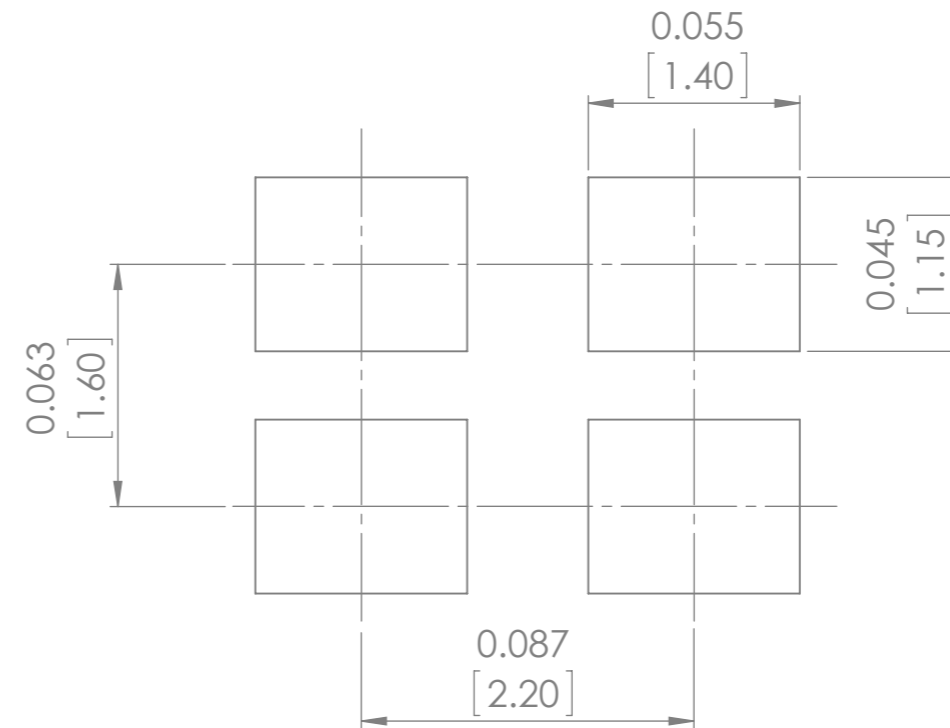

#2 GND #4 GND
BOTTOM

Recommended Land Pattern

DO NOT SCALE DRAWING		REVISION -	
5101 Hidden Creek Lane, Spicewood Texas-78669			
TITLE:		SMD Crystal	
DWG NO.		ABM8W	A3
SCALE: 1:1		SHEET 1 OF 1	