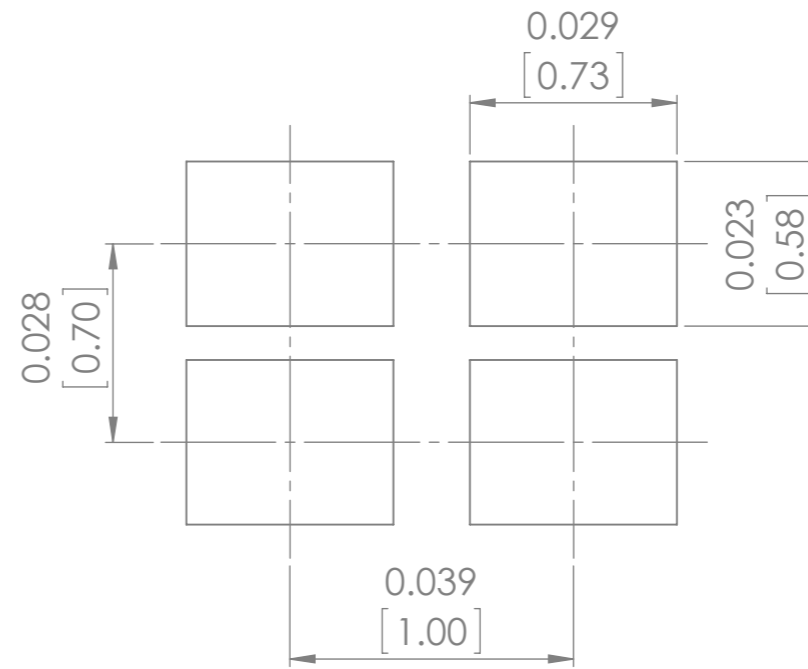

#2 GND #4 NC
BOTTOM

Recommended Land Pattern

DO NOT SCALE DRAWING		REVISION -	
5101 Hidden Creek Lane, Spicewood Texas-78669			
TITLE:		SMD Crystal	
DWG NO.		ABM12W	A3
SCALE: 1:1		SHEET 1 OF 1	