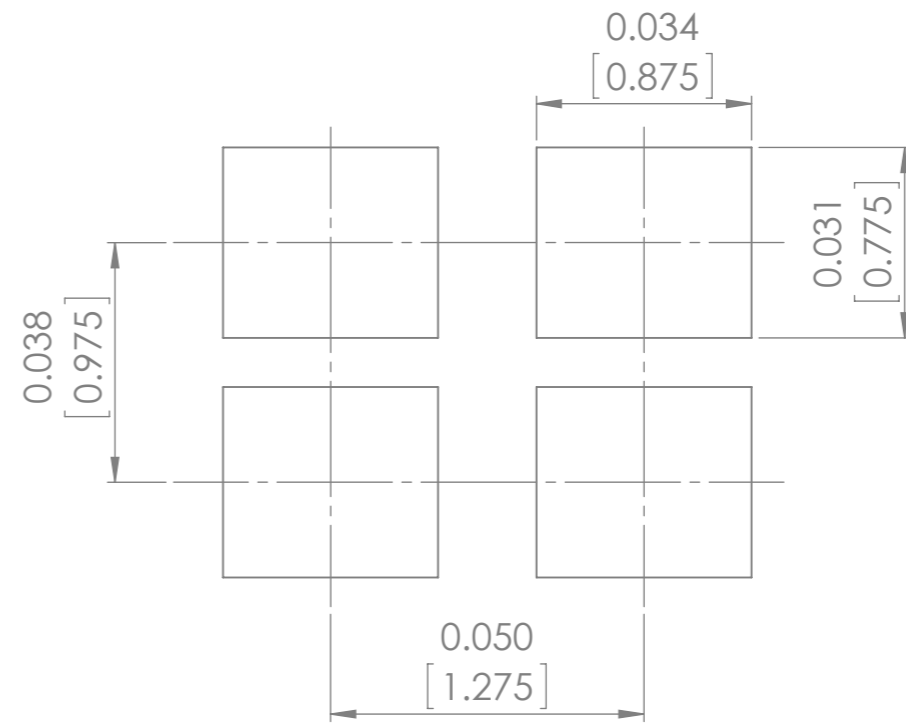

#2 GND #4 GND
BOTTOM

Recommended Land Pattern

DO NOT SCALE DRAWING		REVISION	-
5101 Hidden Creek Lane, Spicewood Texas-78669			
TITLE:		SMD Crystal	
DWG NO.		ABM11W	A3
SCALE: 1:1		SHEET 1 OF 1	