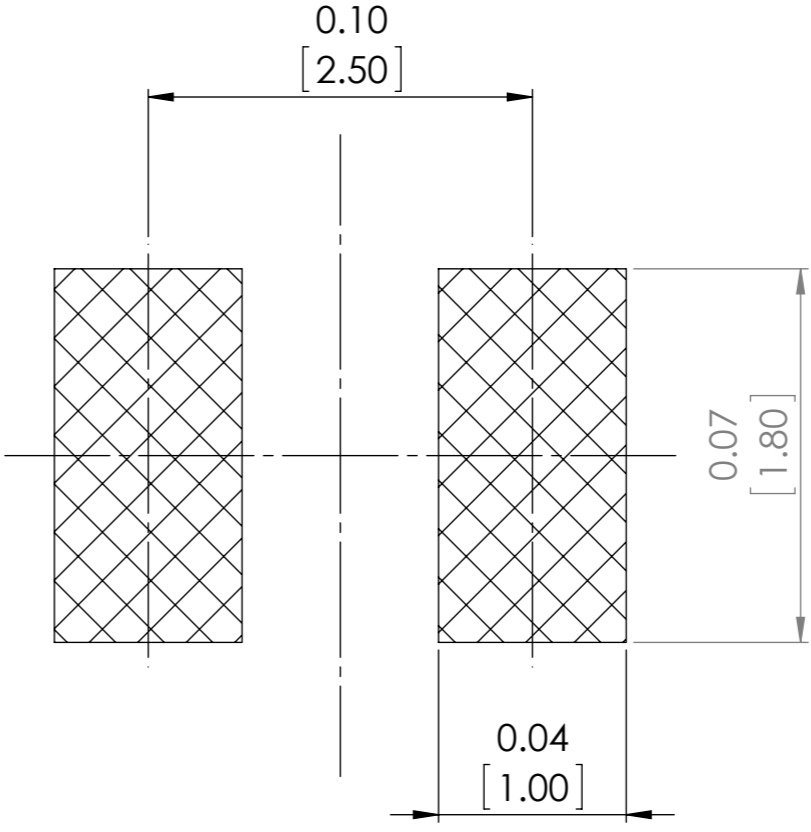

Connections

Recommended Land Pattern

DO NOT SCALE DRAWING		REVISION -	
5101 Hidden Creek Lane, Spicewood Texas-78669			
TITLE:		kHz SMD Crystal	
DWG NO.		ABS07W	A3
SCALE: 50:1		SHEET 1 OF 1	